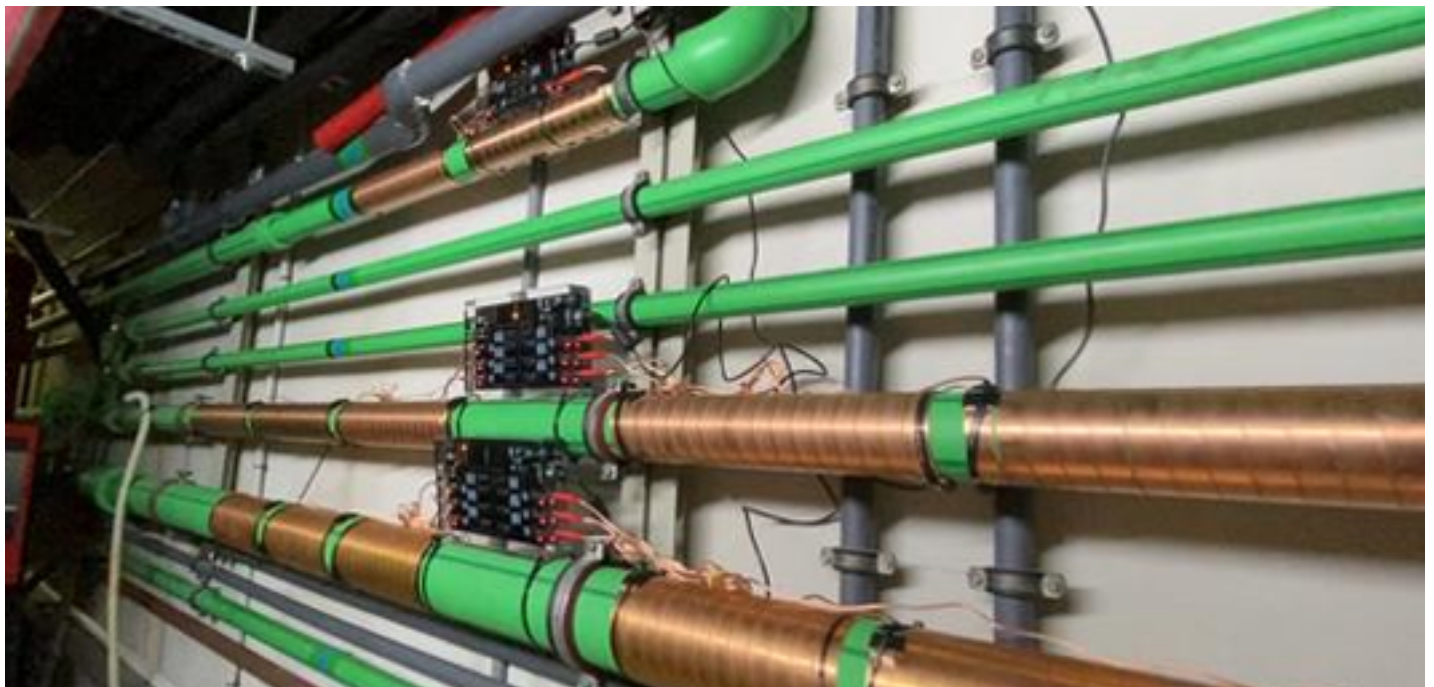

Vulcan S100 hot water circuit with \varnothing 110 mm

Vulcan S10 water deposit line with \varnothing 63 mm

Vulcan S10: water for irrigation with \varnothing 63 mm
Vulcan S100: 2 x main cold water line with \varnothing 110 mm, Building No1 and Building 2